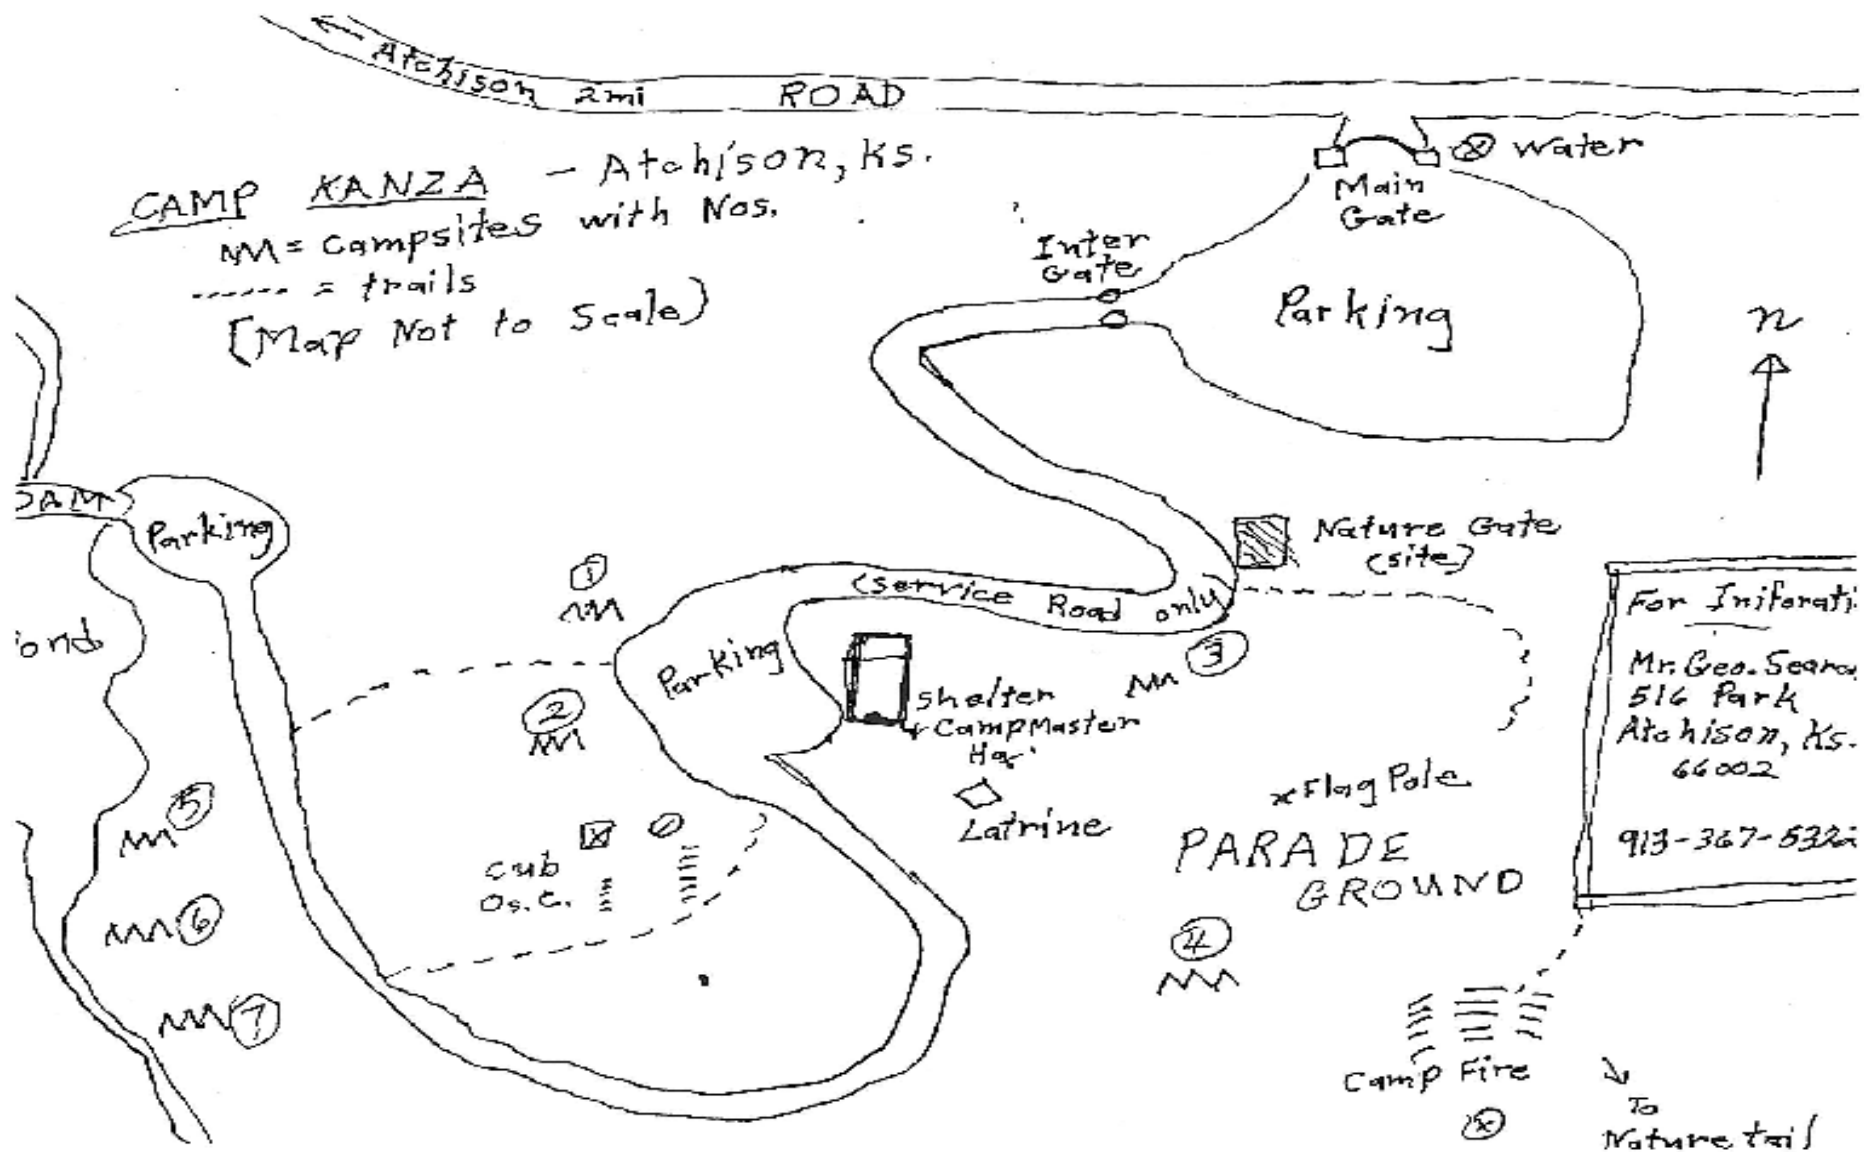

Directions to Camp Kanza

Take US73 South to Raven Hill Road

Turn left on Raven Hill Road (next to Walmart & Hospital)

Stay straight on Raven Hill Road; it turns into Sherman Road (old US73 highway); Go 1.3 miles

Turn left on 266th Road; Go .3 miles

Camp Kanza entrance will be on your right (look for sign)

266th Rd

266th Rd

266th Rd

CAMP KANZA
Entrance Gate

Shelter
House

Parade
Grounds &
Camping
Areas

Pond

CAMP KANZA

Sherman Rd